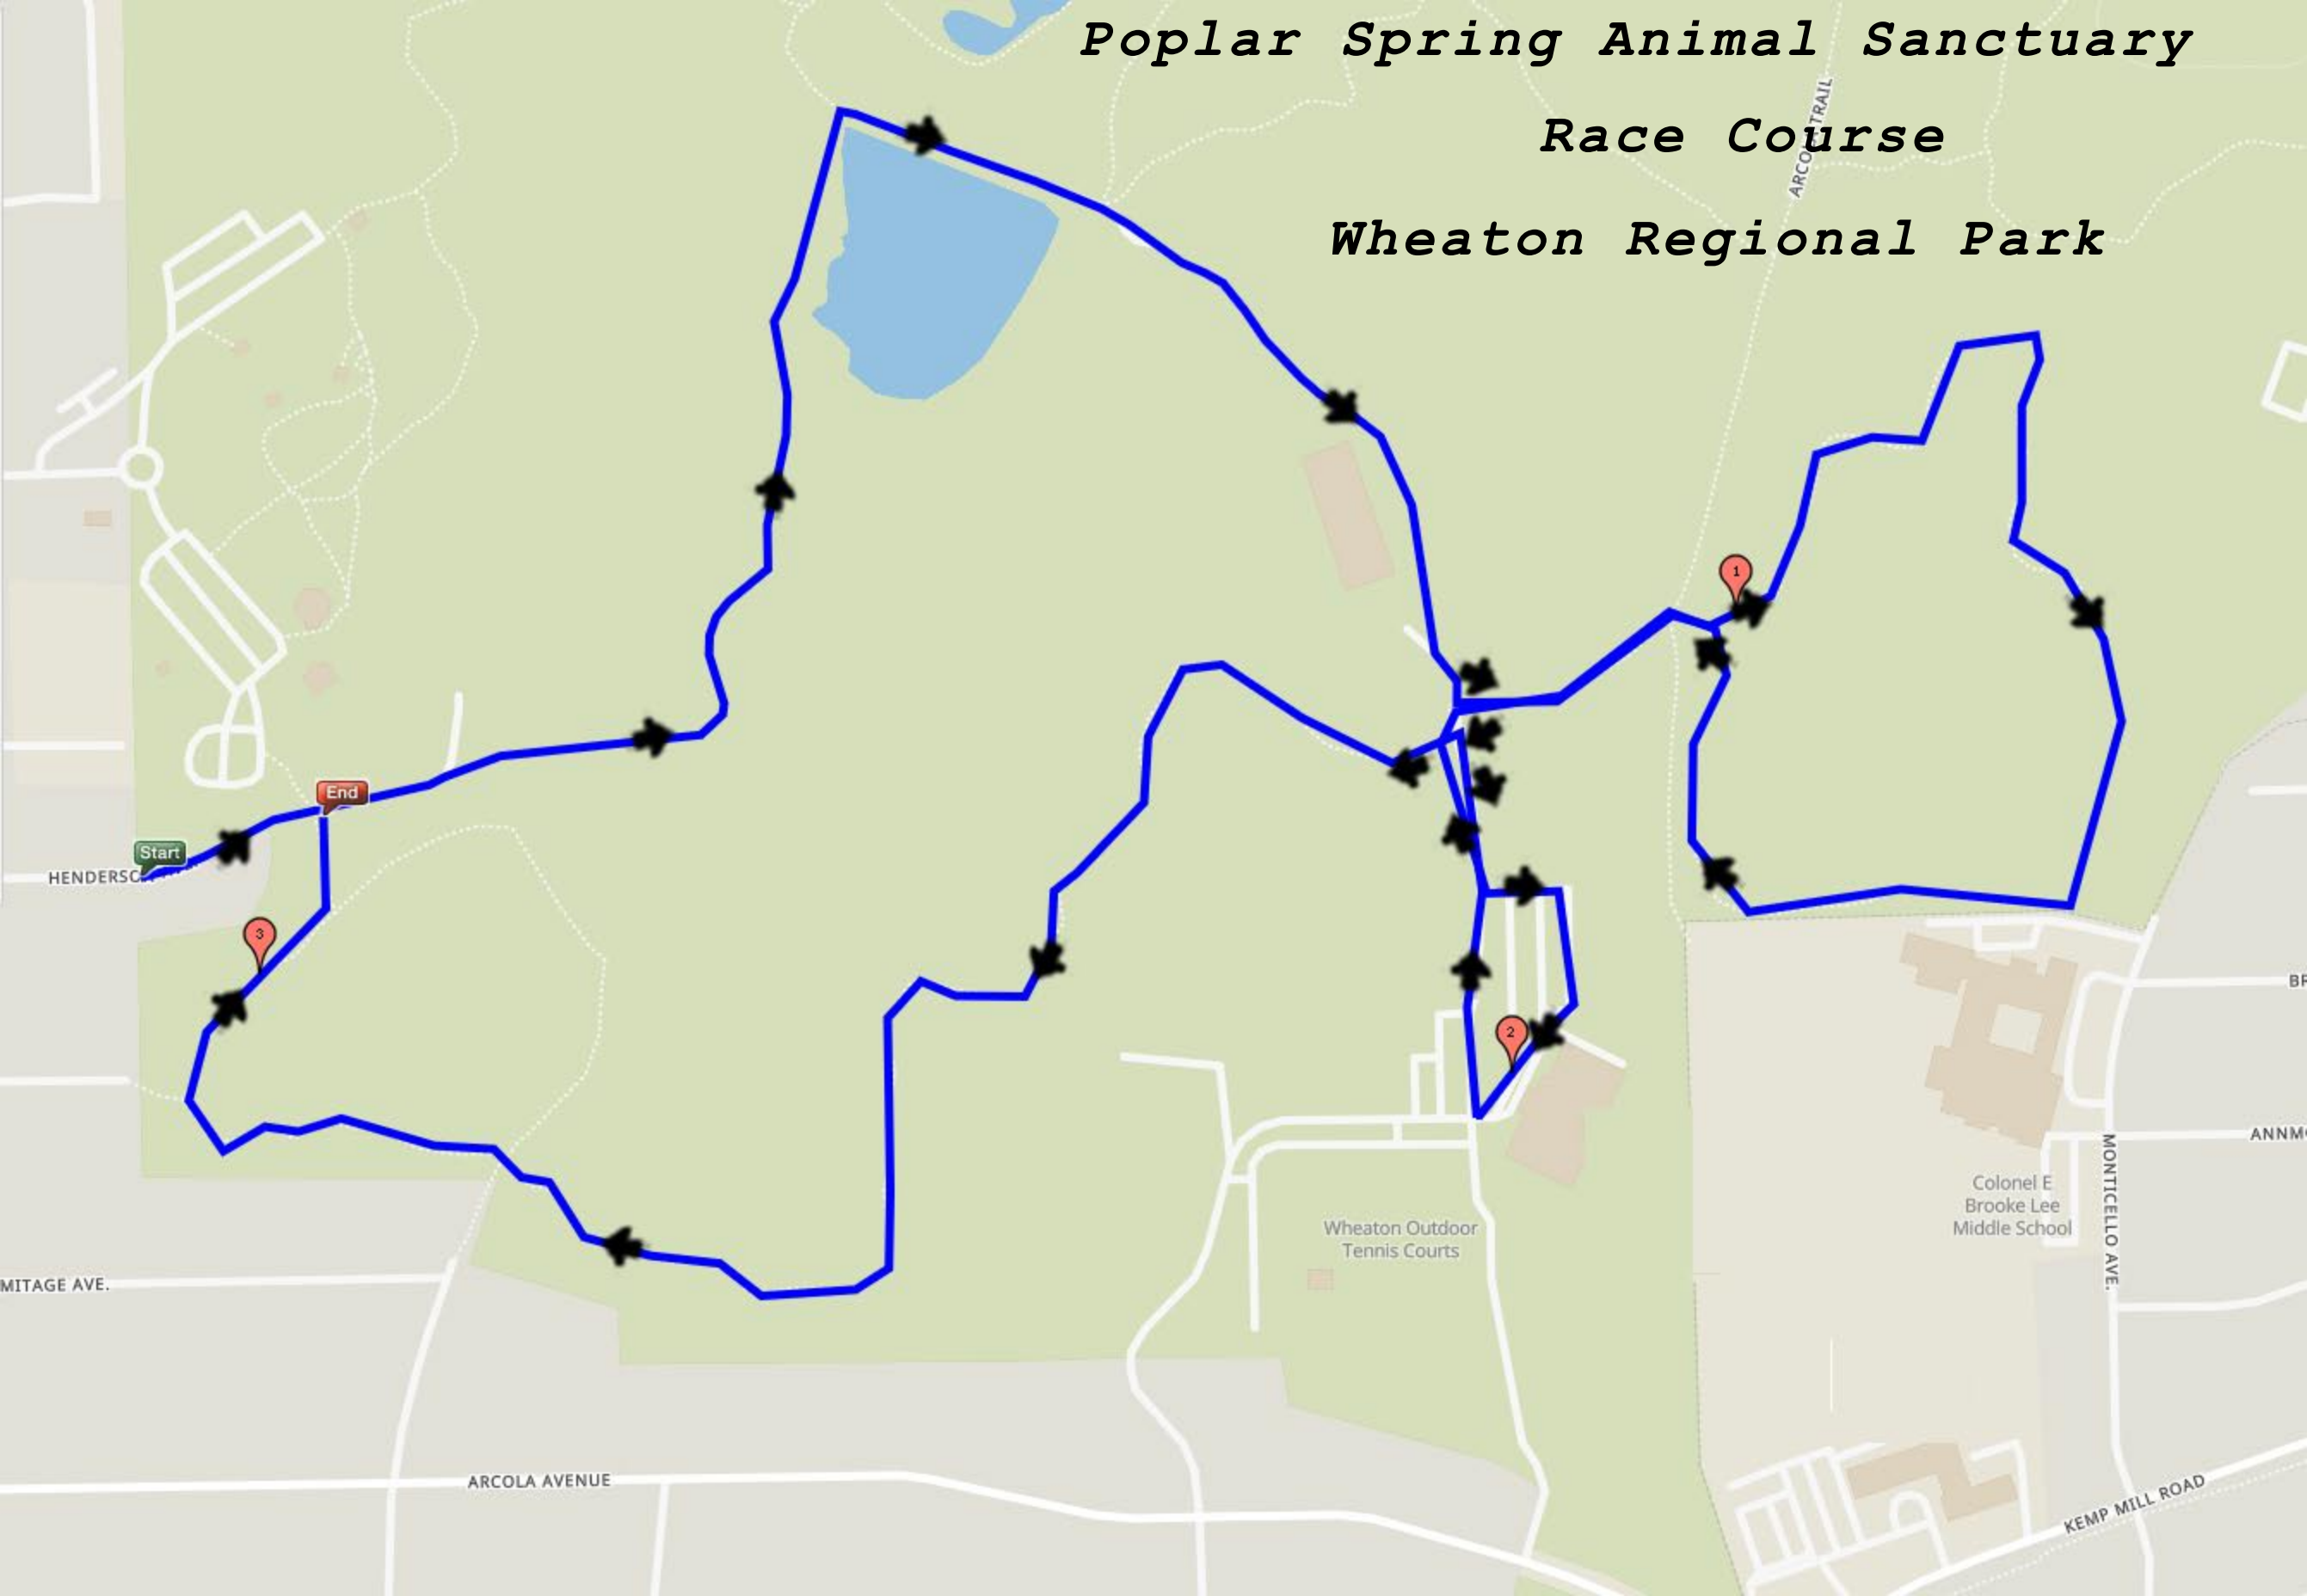

Poplar Spring Animal Sanctuary

Race Course

Wheaton Regional Park

End

Start

3

2

1

Wheaton Outdoor
Tennis Courts

Colonel E
Brooke Lee
Middle School

HENDERSCOT

MITAGE AVE.

ARCOLA AVENUE

MONTICELLO AVE.

KEMP MILL ROAD

ARCOLA TRAIL